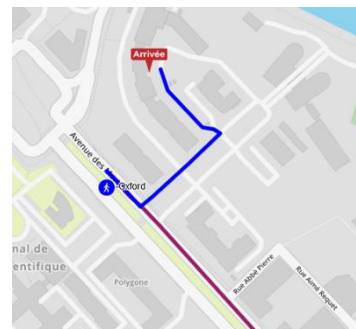

How to reach us ?

Address : 40 rue des Berges (Sirocco Building), 38000 Grenoble, France

By foot from Grenoble train station (26' walk)

Exit on the side of Arago street, and take this road on the left. Continue on rue Henri Tarze for 240 meters, then turn right on rue Durand Savoyat by taking the stairs. Turn left onto Rue Durand Savoyat/D15, then turn slightly right to continue on the same street. Turn right onto Avenue des Martyrs/Rue Durand Savoyat/Rue Félix Esclangon/D15/D531. Turn right on Rue des Berges, then turn left to continue on Rue des Berges. Continue and you will find the Sirocco Building on your right.

By public transport from Grenoble Bus Station (12')

When you leave the bus station, take the metro line B towards Voiron. Get off at the Oxford stop. Slightly go down Avenue des Martyrs, turn left to continue on Rue des Berges. Continue and you will find the Sirocco Building on your right.

Lyon Saint-Exupéry Airport (1h35min of public transportation)

Exit towards terminal 1, then join the **Flexbus** stops, and take the transport towards Grenoble, get off the bus at the Oxford stop which is directly next to the company. Slightly go down the Avenue des Martyrs, turn left to continue on the Rue des Berges. Continue and you will find the Sirocco Building on your right.

Highway Lyon – A48

When you are towards Grenoble, take the exit in the direction of Fontaine-Centre. Join the Vercors bridge (D106), then turn left onto Quai du Drac. At the traffic circle, take the 2nd exit on Quai du Drac (D531). At the second traffic circle, take the 2nd exit onto Pont Esclangon, continue for 2.3km then turn right onto Rue des Berges. Turn left to continue on Rue des Berges. Continue and you will find the Sirocco Building on your right.