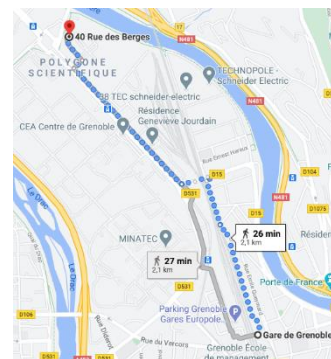

How to reach us ?

Address : 40 rue des Berges (Sirocco Building), 38000 Grenoble, France

By foot from Grenoble train station (26' walk)

Exit on the side of Arago street, and take this road on the left. Continue on rue Henri Tarze for 240 meters, then turn right on rue Durand Savoyat by taking the stairs. Turn left onto Rue Durand Savoyat/D15, then turn slightly right to continue on the same street. Turn right onto Avenue des Martyrs/Rue Durand Savoyat/Rue Félix Esclangon/D15/D531. Turn right on Rue des Berges, then turn left to continue on Rue des Berges. Continue and you will find the Sirocco Building on your right.

By public transport from Grenoble Bus Station (12')

When you leave the bus station, take the metro line B towards Voiron. Get off at the Oxford stop. Slightly go down Avenue des Martyrs, turn left to continue on Rue des Berges. Continue and you will find the Sirocco Building on your right.

Lyon Saint-Exupéry Airport (1h35min of public transportation)

Exit towards terminal 1, then join the **Flexbus** stops, and take the transport towards Grenoble, get off the bus at the Oxford stop which is directly next to the company. Slightly go down the Avenue des Martyrs, turn left to continue on the Rue des Berges. Continue and you will find the Sirocco Building on your right.

Highway Lyon – A48

When you are towards Grenoble, take the exit in the direction of Fontaine-Centre. Join the Vercors bridge (D106), then turn left onto Quai du Drac. At the traffic circle, take the 2nd exit on Quai du Drac (D531). At the second traffic circle, take the 2nd exit onto Pont Esclangon, continue for 2.3km then turn right onto Rue des Berges. Turn left to continue on Rue des Berges. Continue and you will find the Sirocco Building on your right.